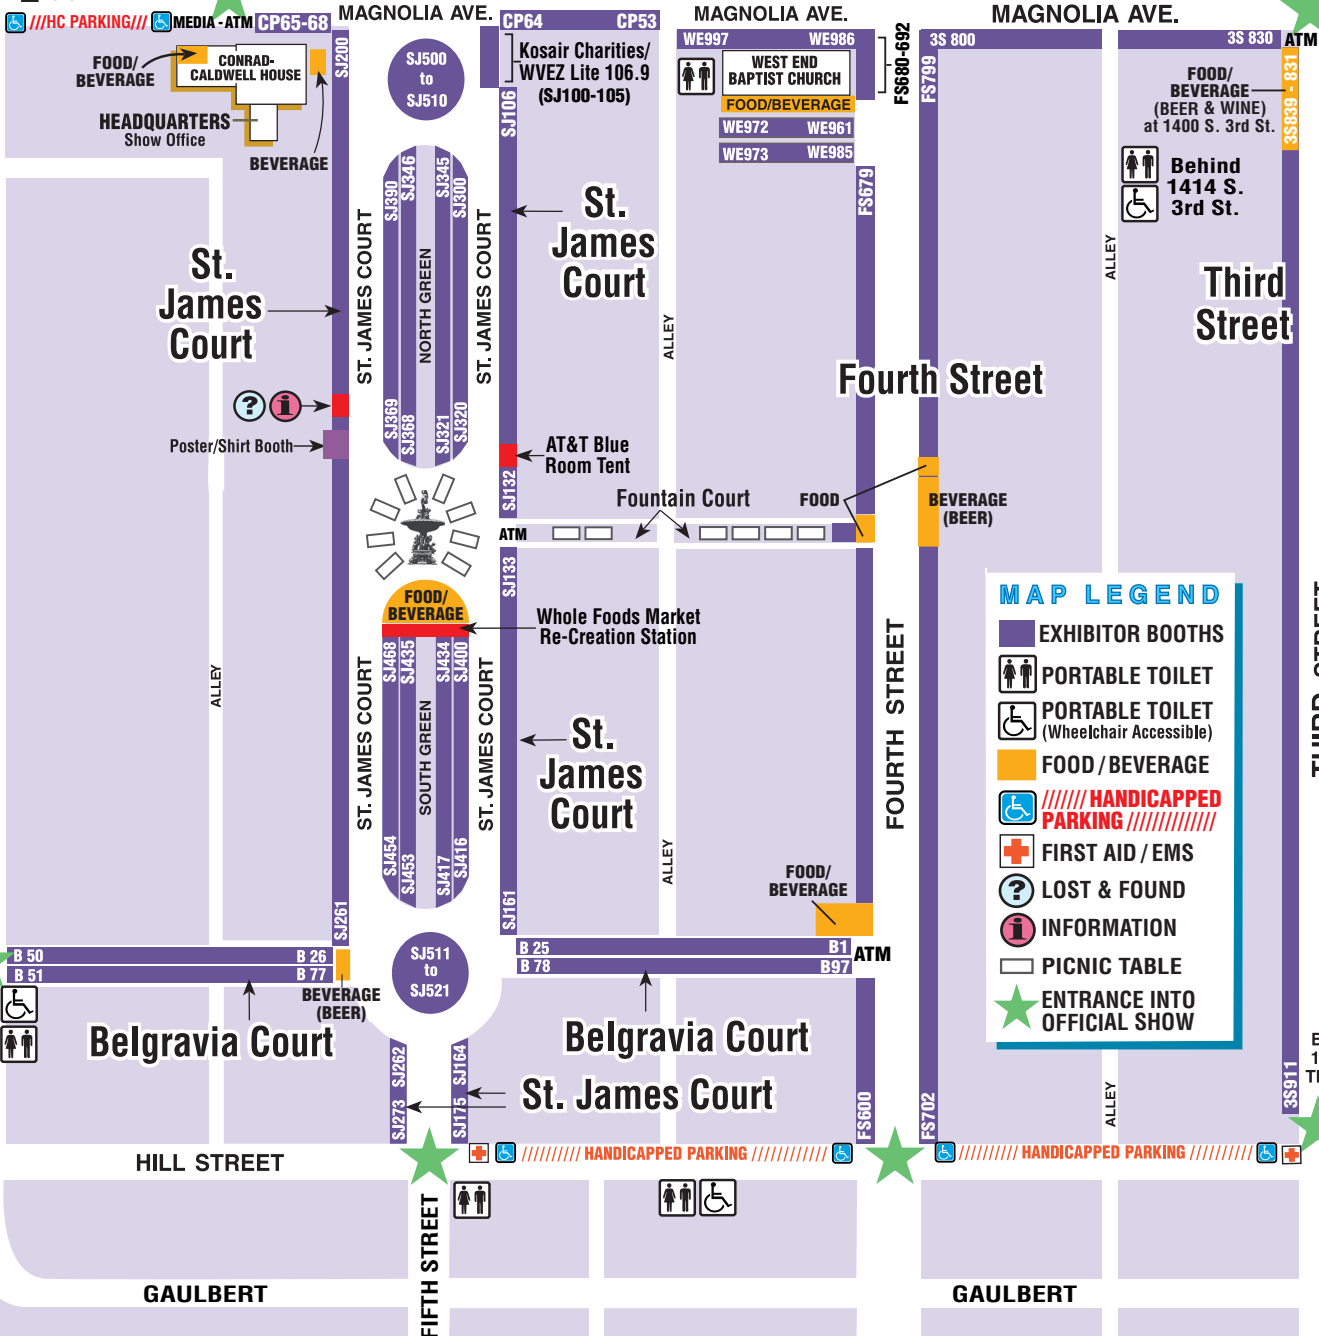

# 51st Annual ST. JAMES COURT ART SHOW SITE MAP 2007

LOUISVILLE METRO POLICE  
FOURTH DIVISION

Central Park

EMS/First Aid  
FLU SHOTS

VALET PARKING  
DROP OFF/  
PICK UP

VOLUNTEER AREA

CP69-73 CP1

CP27 FOOD/BEVERAGE

3N 781

3N 753

3N 752

3N 701

**MAP LEGEND**

- EXHIBITOR BOOTHS
- PORTABLE TOILET
- PORTABLE TOILET (Wheelchair Accessible)
- FOOD / BEVERAGE
- HANDICAPPED PARKING
- FIRST AID / EMS
- LOST & FOUND
- INFORMATION
- PICNIC TABLE
- ENTRANCE INTO OFFICIAL SHOW

Behind  
1362 S.  
3rd St.

Behind  
1386 S.  
3rd St.

Behind  
1414 S.  
3rd St.

Behind  
1477 S.  
Third St.

3S 830

3S 839 - 831

3S 911

3S 800